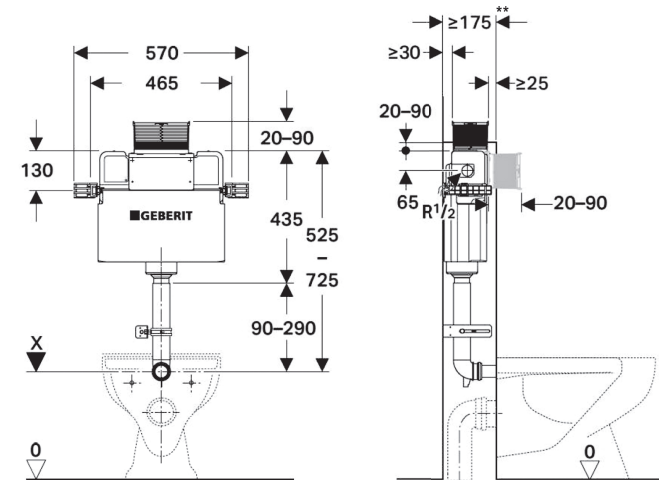

Geberit Kappa

UNDER-COUNTER CISTERN

FOR FLOOR-MOUNTED/
WALL-FACED PANS

Features

- Can be installed under-counter
- Front or top flush actuators
- Suits wall-faced pans
- Operating pressure 10-1000 kpa
- Designed in Switzerland, made in Germany
- Includes Sigma adaptor for Kappa Under-Counter cisterns, only for use with Sigma flush plate, must be installed at rough in
- WELS 4 Star rated, 4.5L/3L (3.4L average flush)

■ GEBERIT

224-368-00-1-KIT

While we aim to ensure specifications are correct at the time of publication, Fienza reserves the right to make modifications without prior notice. Physical colour may vary from image shown. All measurements are shown in millimetres. Always use physical product measurements for mark-ups and roughing-in as the technical drawing may differ from actual product received.